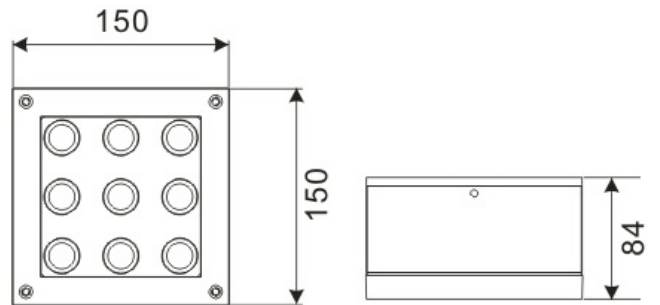

LED Recessed Lighting – LR-R00102

Model No.	LR-R00102
LED Type	5mm
LED Q'TY.	4
Beam Angle	15°
Minimum luminous flux(lm)	20
Voltage	120-240V
LED Watt	0.5W
Environmental Temperature	- 20°C~60°C
Environmental Humidity	0%-95%
Safety Class	I
Safety Type	IP20
Material	Aluminium
Driver	Included